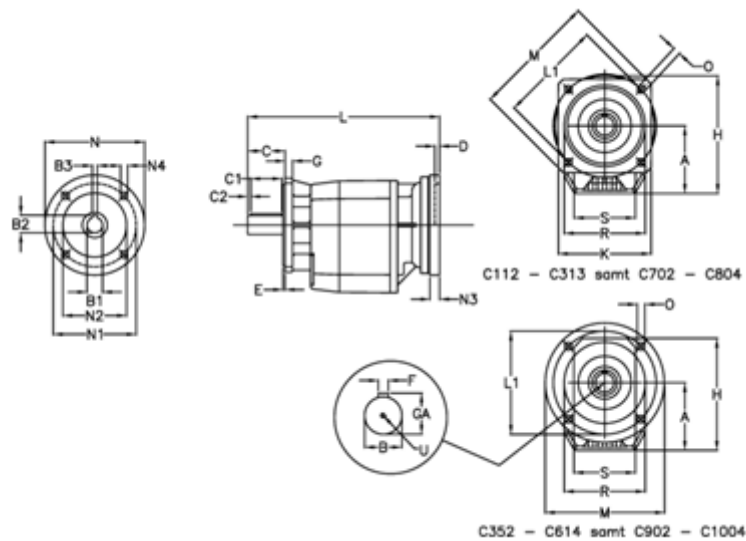

Article number: 40600701022465

Description: Helical gearbox  
C702F-10,2-P200B5

## Measures

A = 208.0	D = 7.0	L1 = 300	R = 262
B = 60	E = 5	M = 350	S = 250
B1 = 55	F = 18	N = 400	U = M20x42
B2 = 59.3	G = 17	N1 = 350	
B3 = 16	GA = 64.0	N2 = 300	
C = 120	H = 358.0	N3 = 0	
C1 = 90	K = 300	N4 = M16x25	
C2 = 15	L = 600.0	O = 18.0	